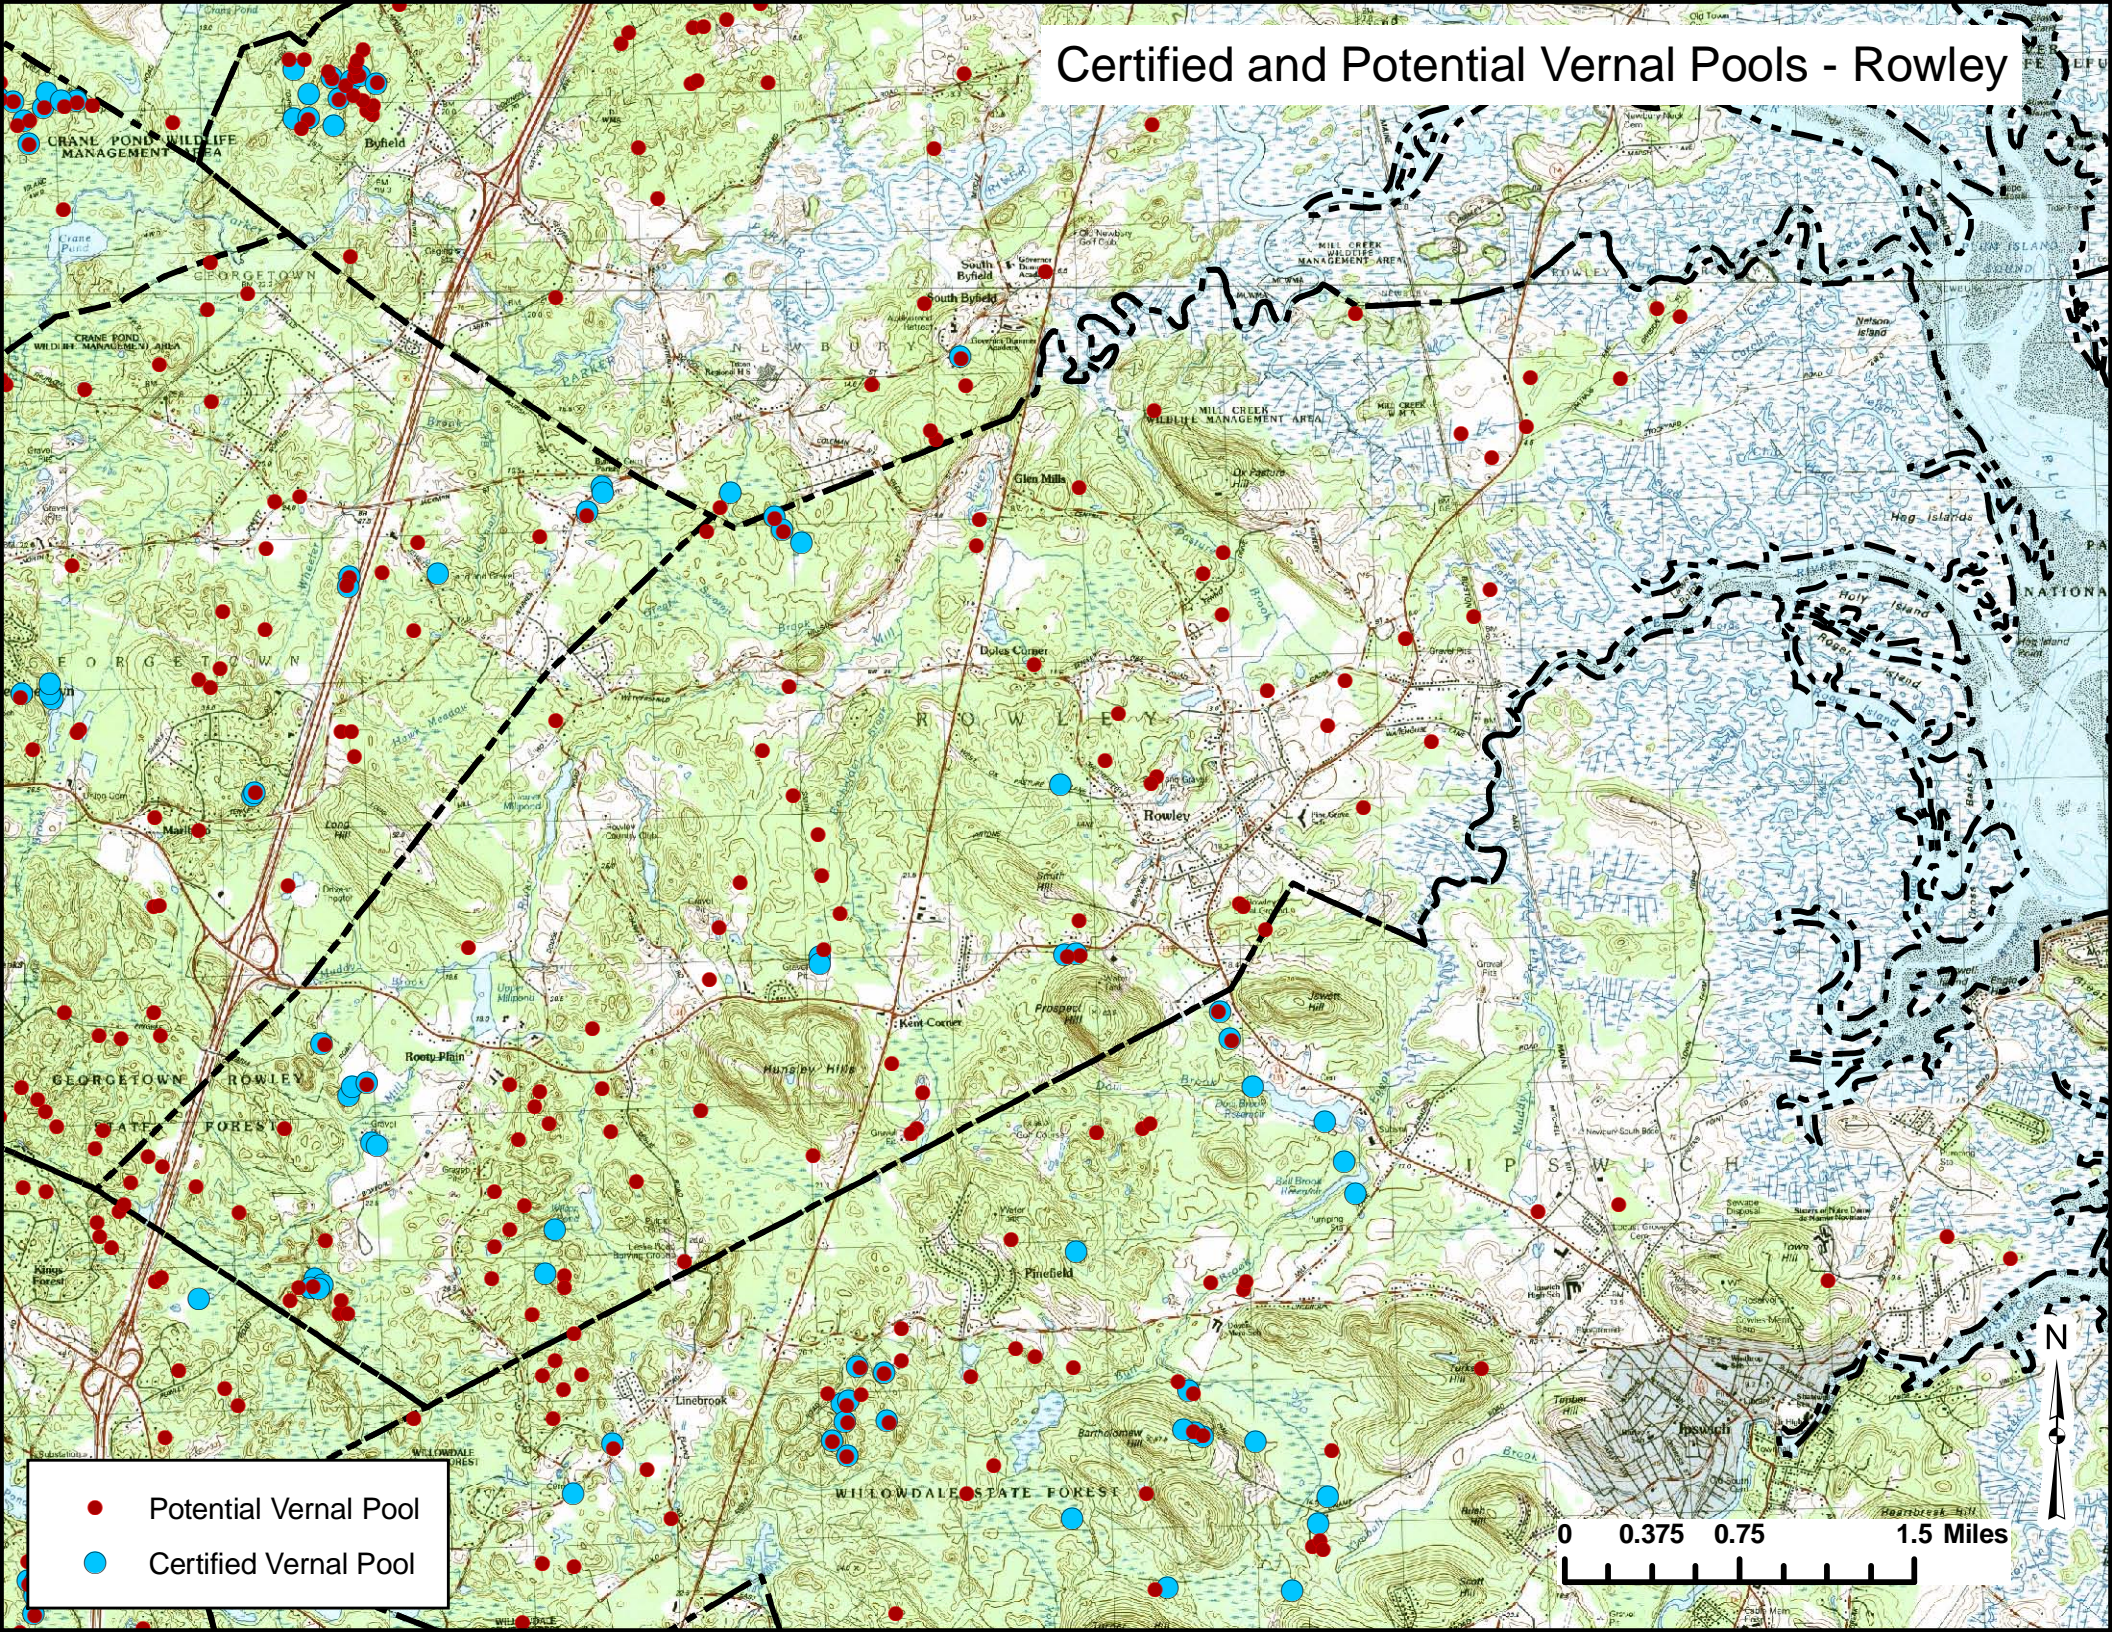

# Certified and Potential Vernal Pools - Rowley

- Potential Vernal Pool
- Certified Vernal Pool

0 0.375 0.75 1.5 Miles